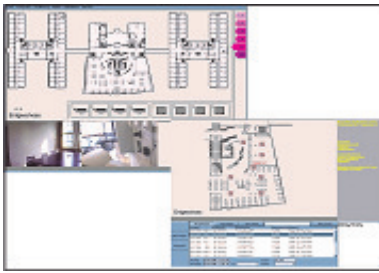

SCHILLE

Informations Informationer Informationer Informationer Informationer
Информация Informationer
信息 Informationer
Informatie Informationer
Información Informationer
Informazioni Informationer
情報 Informationer
Πληροφορίες Informationer
www.schille.com

Software Solutions of Schille Informationssysteme GmbH

Since years, the developments of Schille Informationssysteme GmbH are in use for facility management, security control technology, automation, video systems. Excellent references both, at home and abroad, as well as permanent orientation on the innovating market development underline the specific status of this product range.

PVIs Enterprise Security

PVIs Enterprise Security is an integrated solution for the management of technical equipment of facility- and security technology. Modular-built, it affords multifarious solutions from a single-workstation to a company-wide control network. On the base of a realtime system core, the user interface affords a very short picture assembly- and response time, connected with a clearly arranged and user-friendly program philosophy.